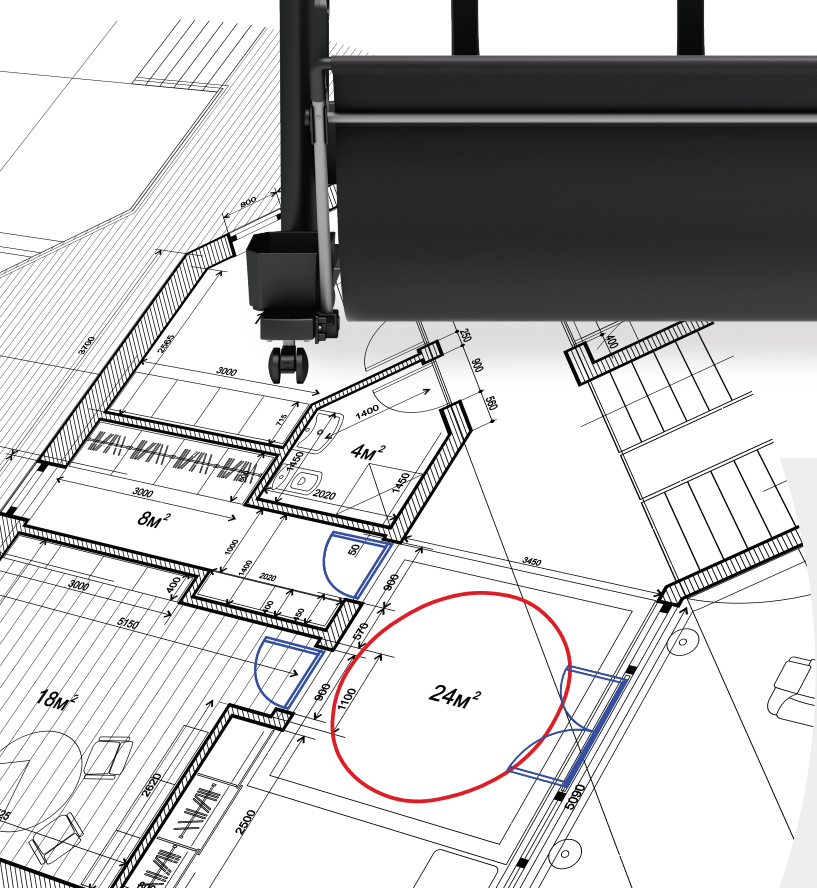

CANON SOLUTIONS AMERICA

Redefining the Large-Format Printer.

Up to 144 D
Prints/Hour

LUCIA TD
Pigment Ink

Scan-to-Copy/File/
Share Solution Available

imagePROGRAF
TM-300 MFP Z36